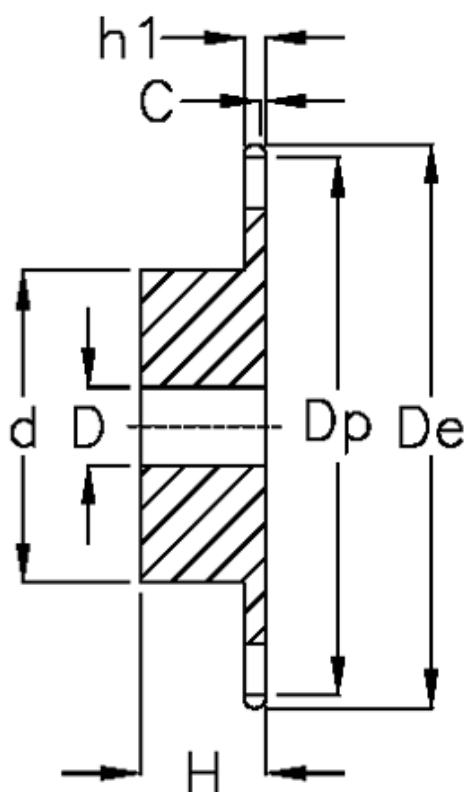

Article number: 616011010037

Description: Sprocket 24 B-1 Z=37 simplex  
predrilled

## Measures

$C = 4$   
 $d = *160$   
 $D = 30 \pm 0,5$   
 $De = 464.2$   
 $Dp = 449.27$   
 For chain size = 1 1/2" x 1"  
 For chain type = 24 B-1  
 $H = 60$

$h1 = 24.1$   
 Number of teeth = 37